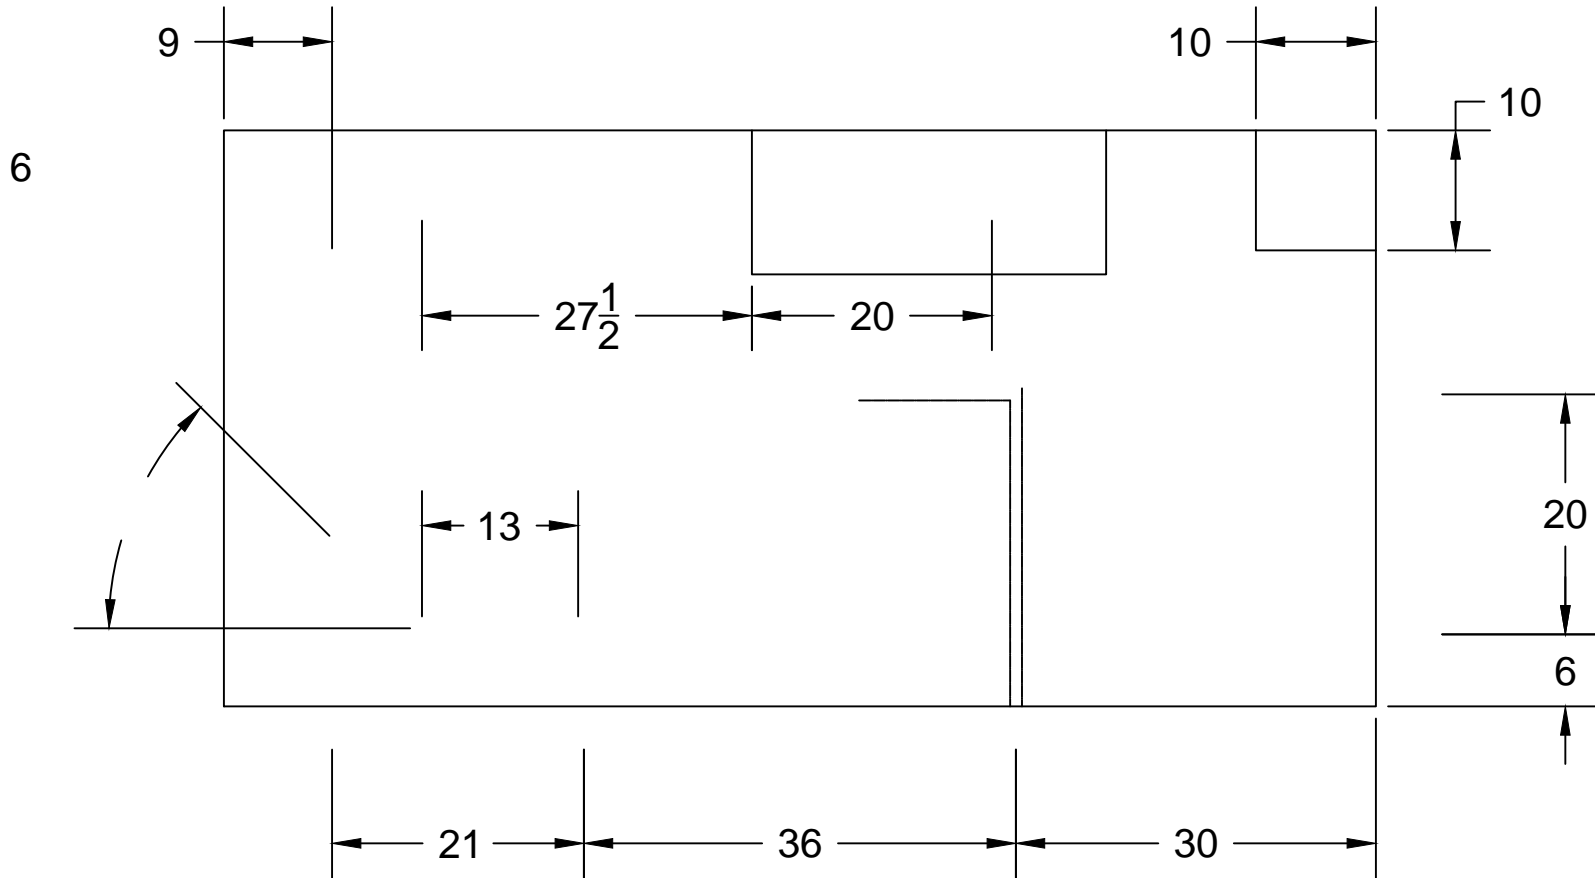

Ships

.Notes:

1. Bridge shown laying flat on the course.
2. Line is 1" wide

6

Walls

Walls

Hinge attaches shark/fish to course