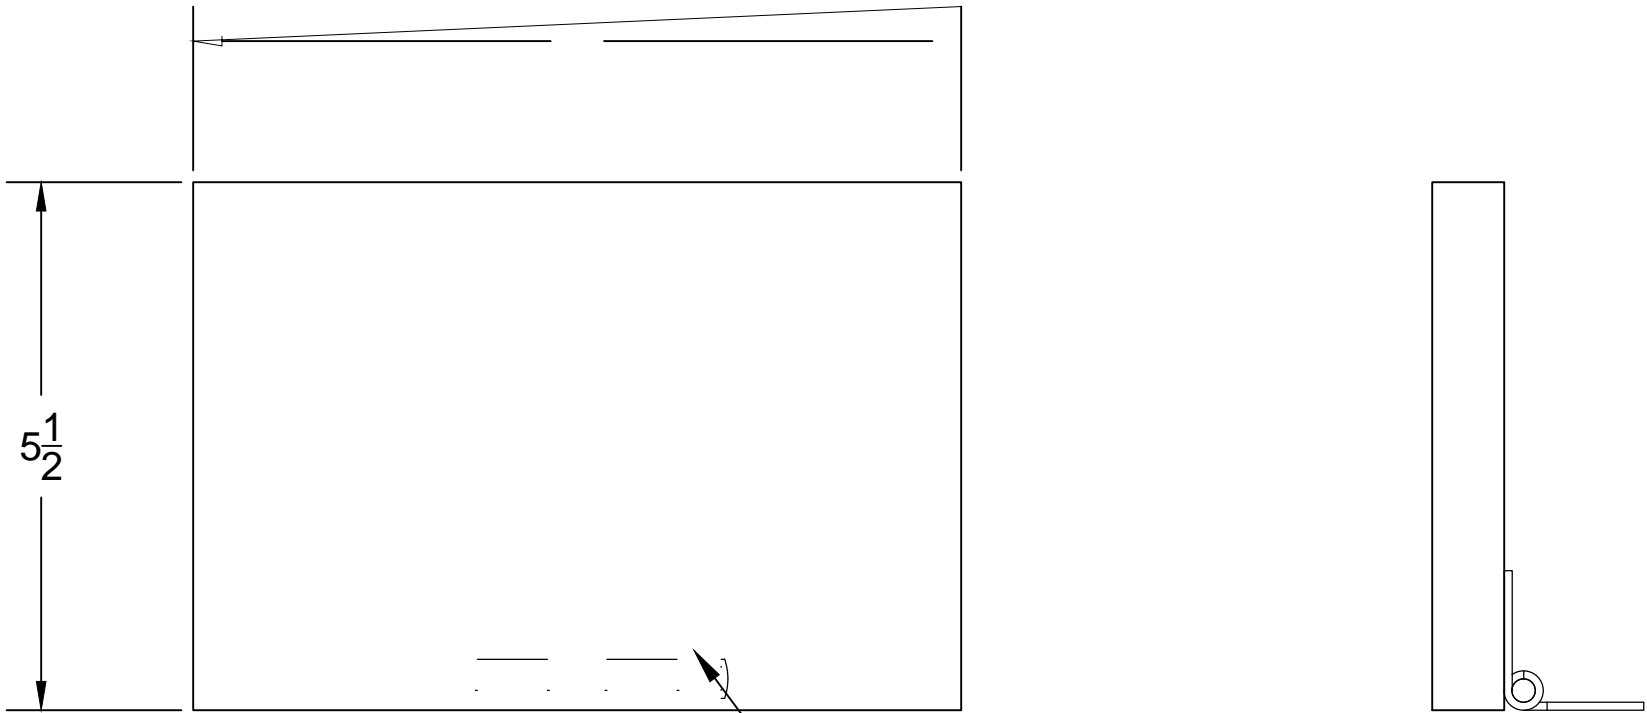

Ships

.Notes:

1. Bridge shown laying flat on the course.
2. Line is 1" wide

6

Walls

Walls

Hinge attaches shark/fish to course